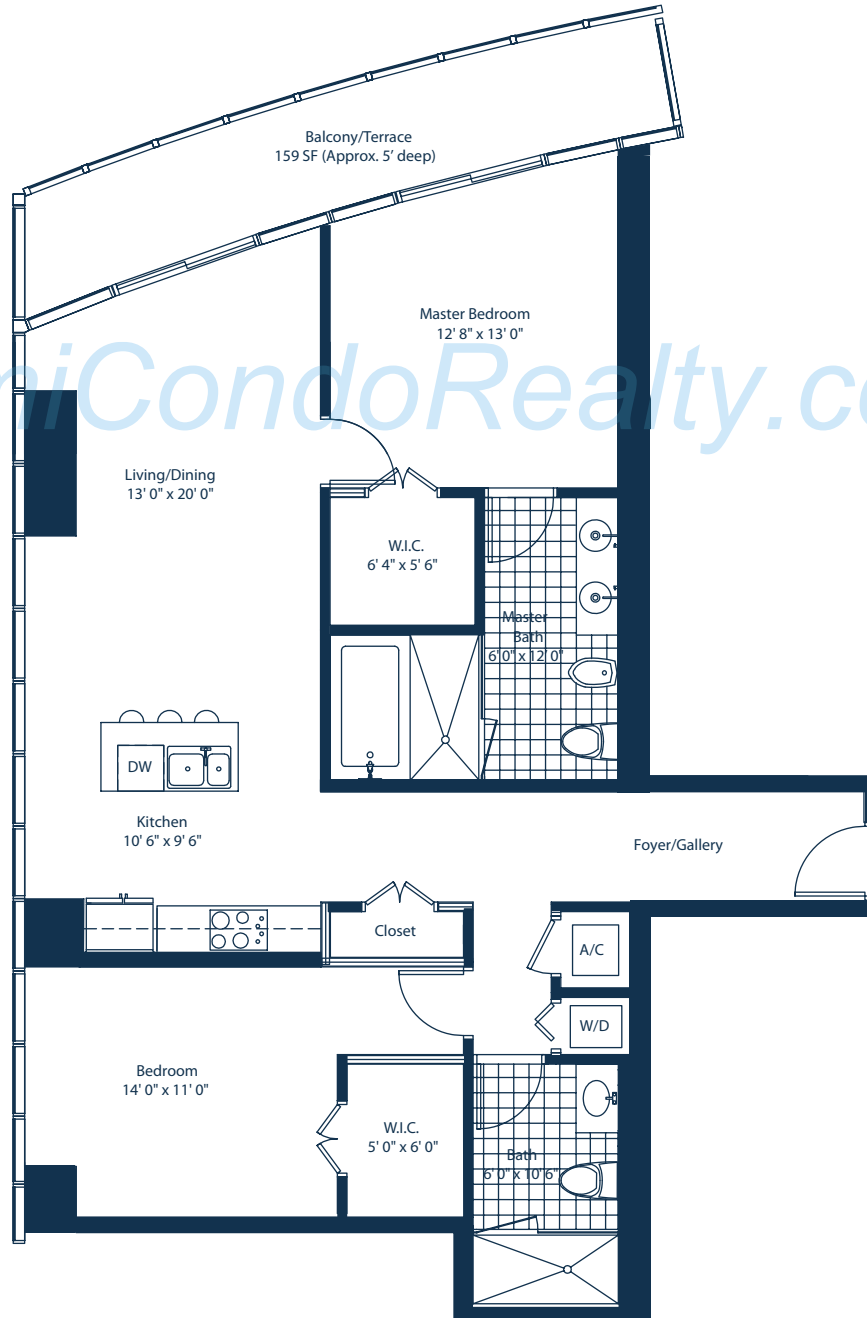

marinablue

MiamiCondoRealty.com

UNIT B5B	LINE 12
2 Bedroom / 2 Bath	
Levels: 3 - 12	
Area Under AC:	1327 SF
Balcony:	159 SF
Total:	1486 SF

888 Biscayne Blvd, Miami, FL 33132

These drawings are conceptual only and are subject to change without notice at the discretion of the developer. The developer reserves the right to make additions, deletions and modifications to the drawings as the developer may deem appropriate or desirable. Dimensions and square footages are approximate and may vary with actual construction.