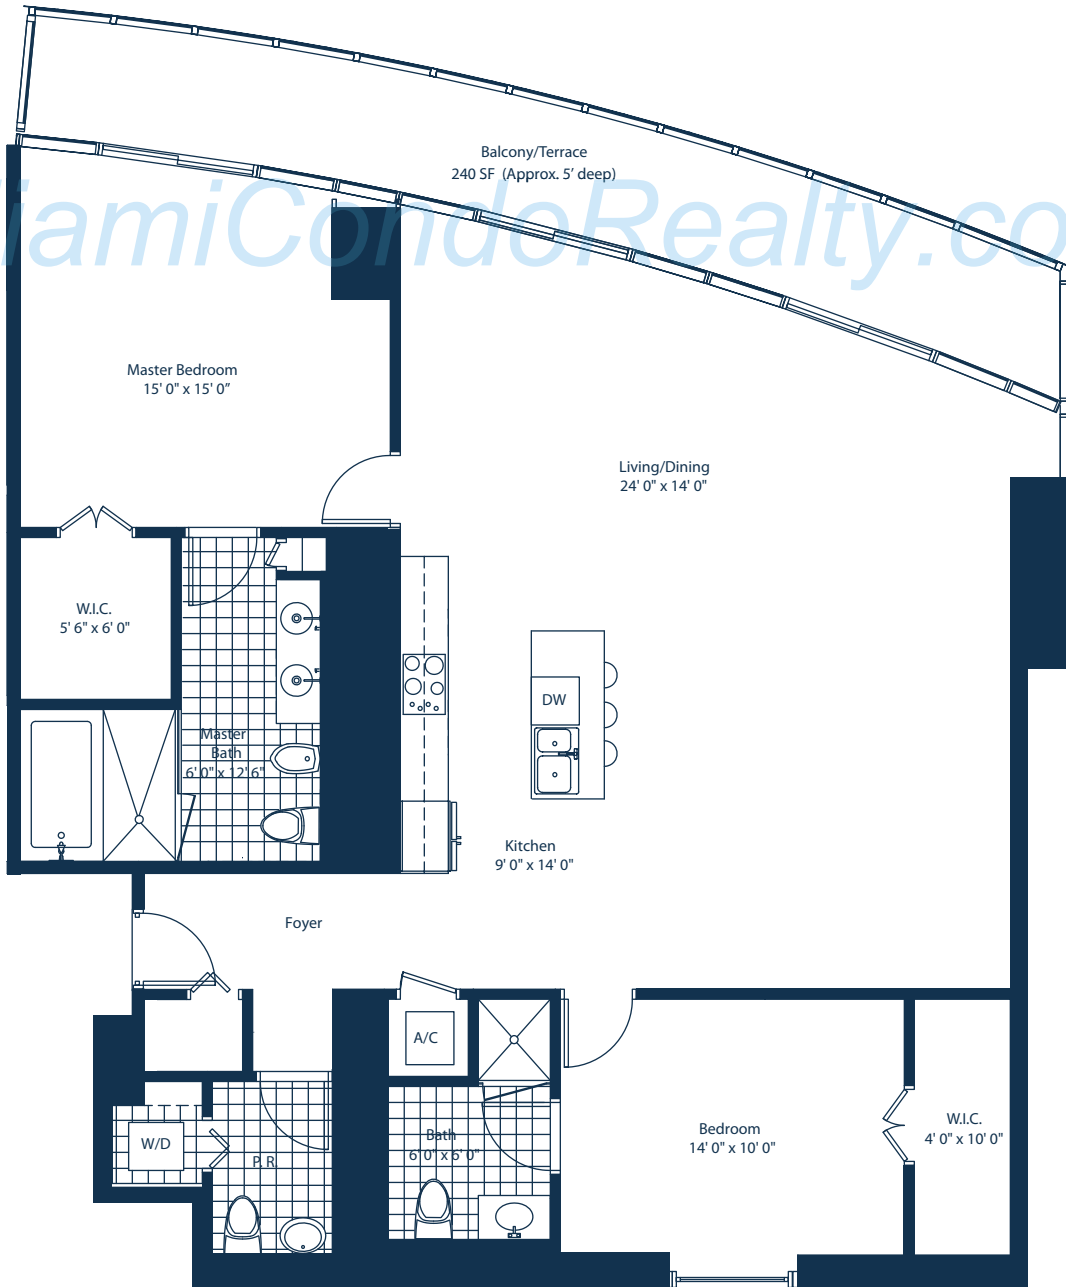

MiamiCondoRealty.com

<b>UNIT B6</b>	<b>LINE 9/10</b>
2 Bedroom / 2.5 Bath	
Levels: 45 - 50	
Area Under AC:	1754 SF
Balcony:	240 SF
<b>Total:</b>	<b>1994 SF</b>

888 Biscayne Blvd, Miami, FL 33132

These drawings are conceptual only and are subject to change without notice at the discretion of the developer. The developer reserves the right to make additions, deletions and modifications to the drawings as the developer may deem appropriate or desirable. Dimensions and square footages are approximate and may vary with actual construction.