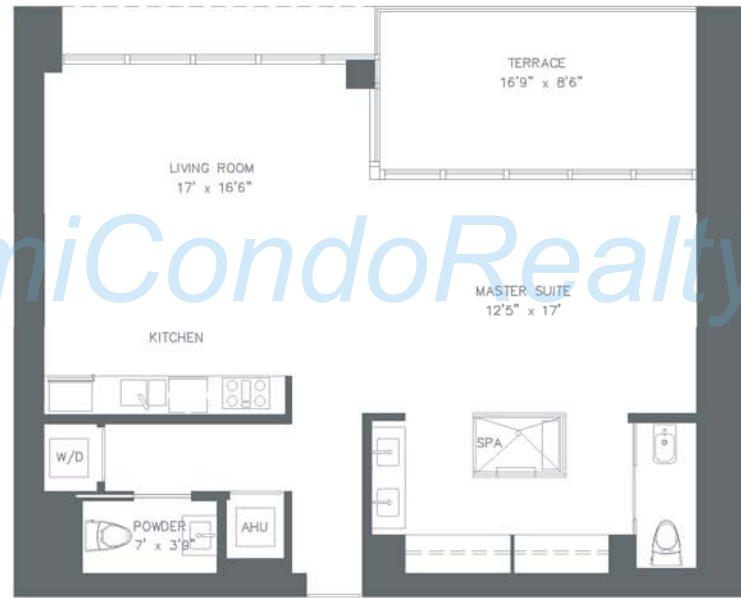

MiamiCondoRealty.com

1" = 10'

MUSEUM PARK

oppenheimarchitecture+design

RESIDENCE 0005

1 Bedrooms / 1.5 Bathrooms

Lower level	886 s.f.	Terrace	143 s.f.	8 8 6	S.F.
Upper level	0 s.f.	A/C Terrace	0 s.f.	8 2	M ²