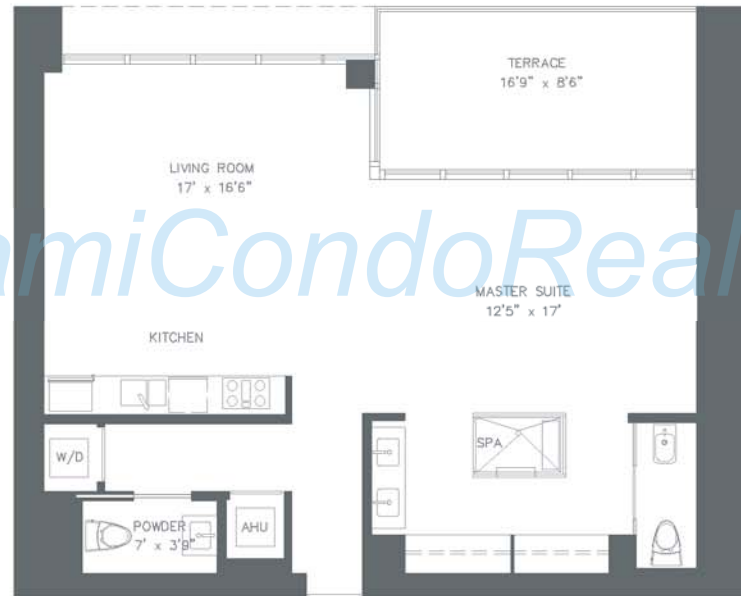

MiamiCondoRealty.com

1" = 10'

**MUSEUM PARK**

oppenheimarchitecture+design

**RESIDENCE 0005**

1 Bedrooms / 1.5 Bathrooms

Lower level	886 s.f.	Terrace	143 s.f.	8 8 6	S.F.
Upper level	0 s.f.	A/C Terrace	0 s.f.	8 2	M <sup>2</sup>