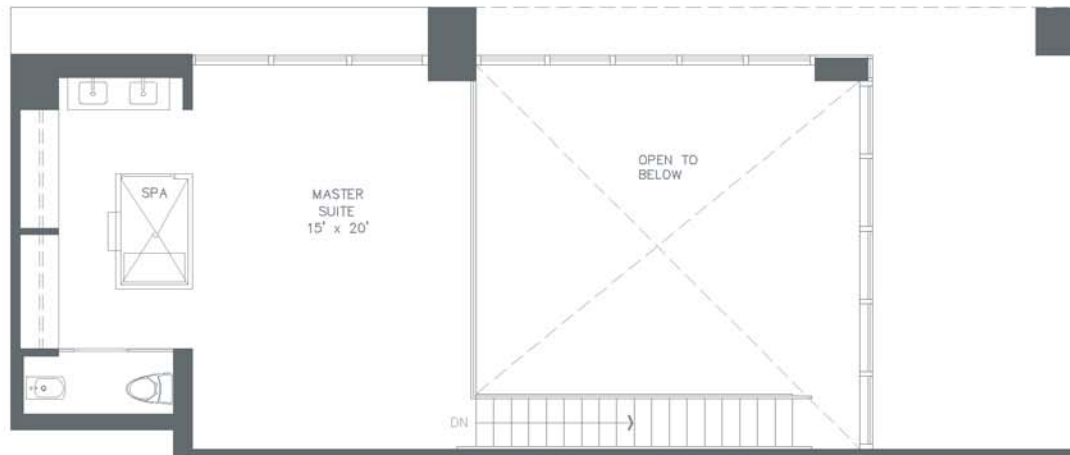

MiamiCondoRealty.com

1" = 10'

**THE MUSEUM PARK**  
 openheimarchitecture+design

**RESIDENCE 0004**  
 2 Bedrooms / 2.5 Bathrooms

Lower level	1428 s.f.	Terrace	197 s.f.	1906	S.F.
Upper level	478 s.f.	A/C Terrace	0 s.f.	177	M <sup>2</sup>