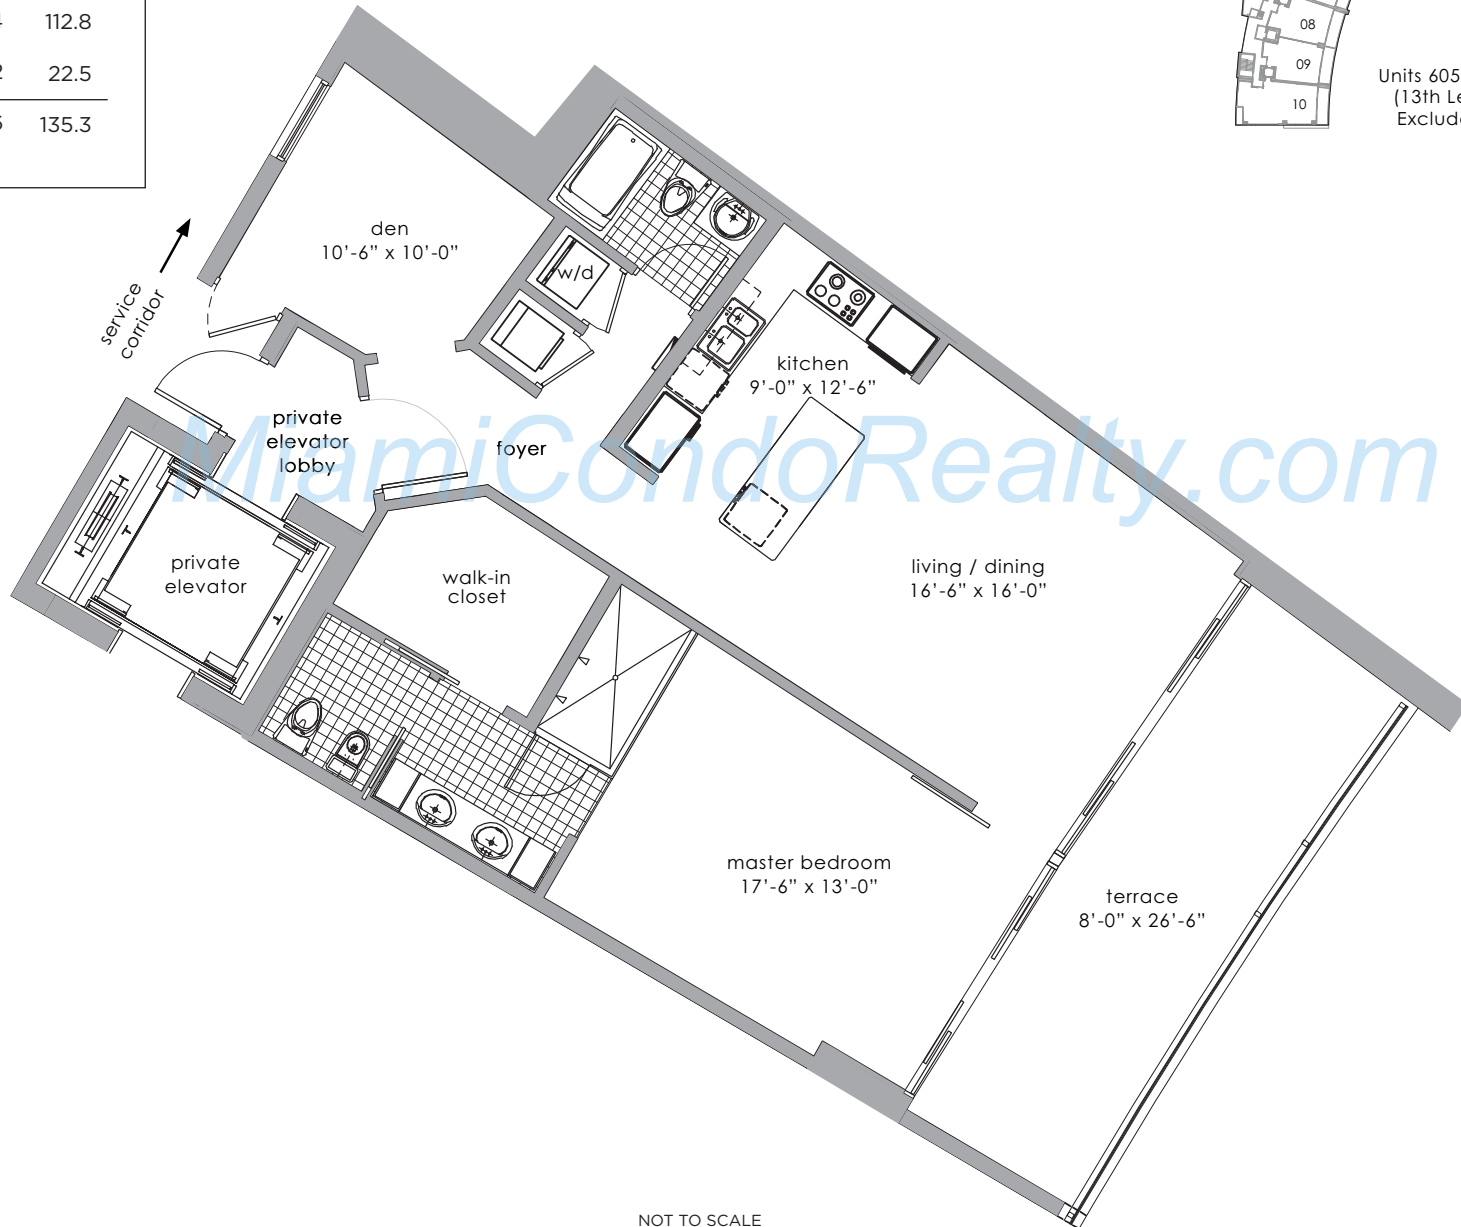

paramountbay

1 bedroom + den, 2 bathrooms
Line 05

	SF	M ²
LIVING AREA	1,214	112.8
TERRACE	242	22.5
TOTAL	1,456	135.3

Units 605-3905
(13th Level
Excluded)

NOT TO SCALE

Biscayne Boulevard

North Bayshore Drive