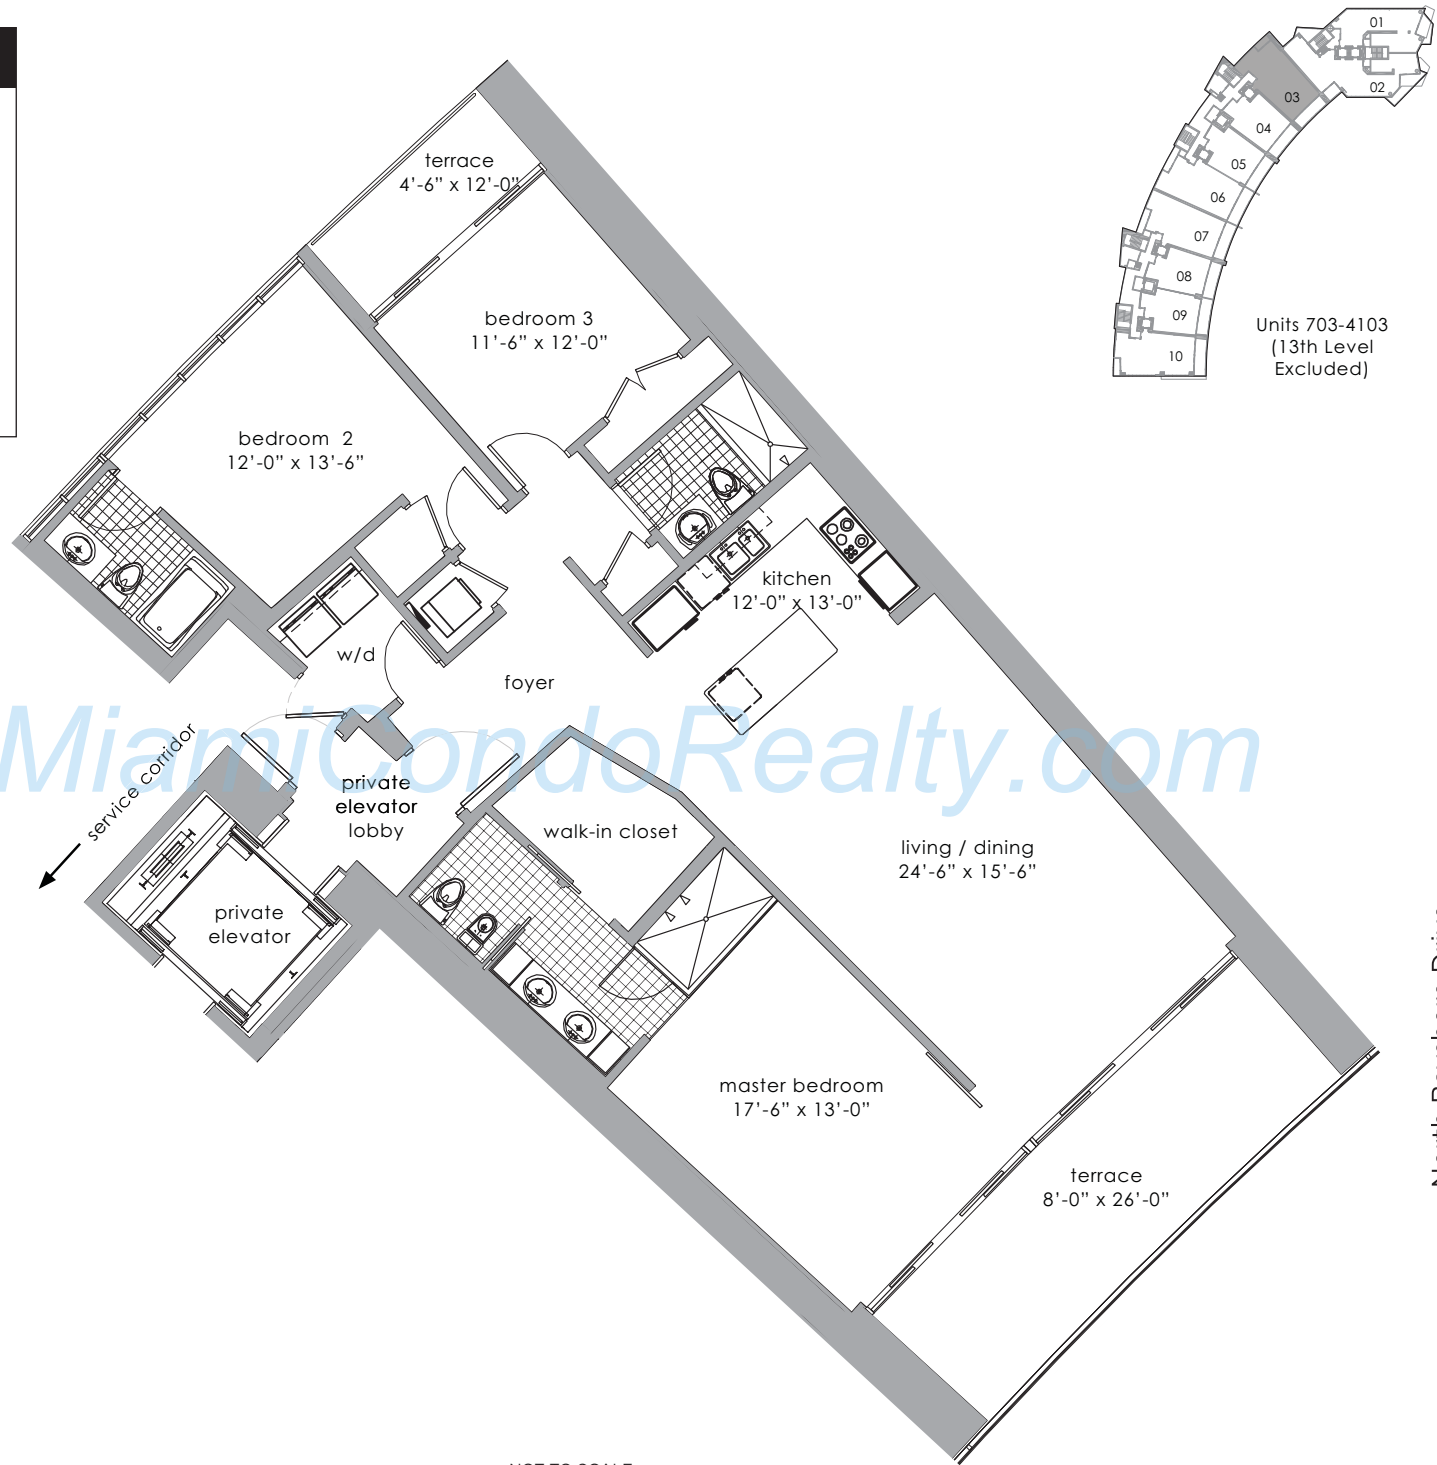

# paramountbay

**3 bedrooms, 3 bathrooms**  
Line 03

	SF	M <sup>2</sup>
LIVING AREA	1,842	171.1
TERRACES	300	27.9
TOTAL	2,142	199.0

MiamiCondoRealty.com

NOT TO SCALE