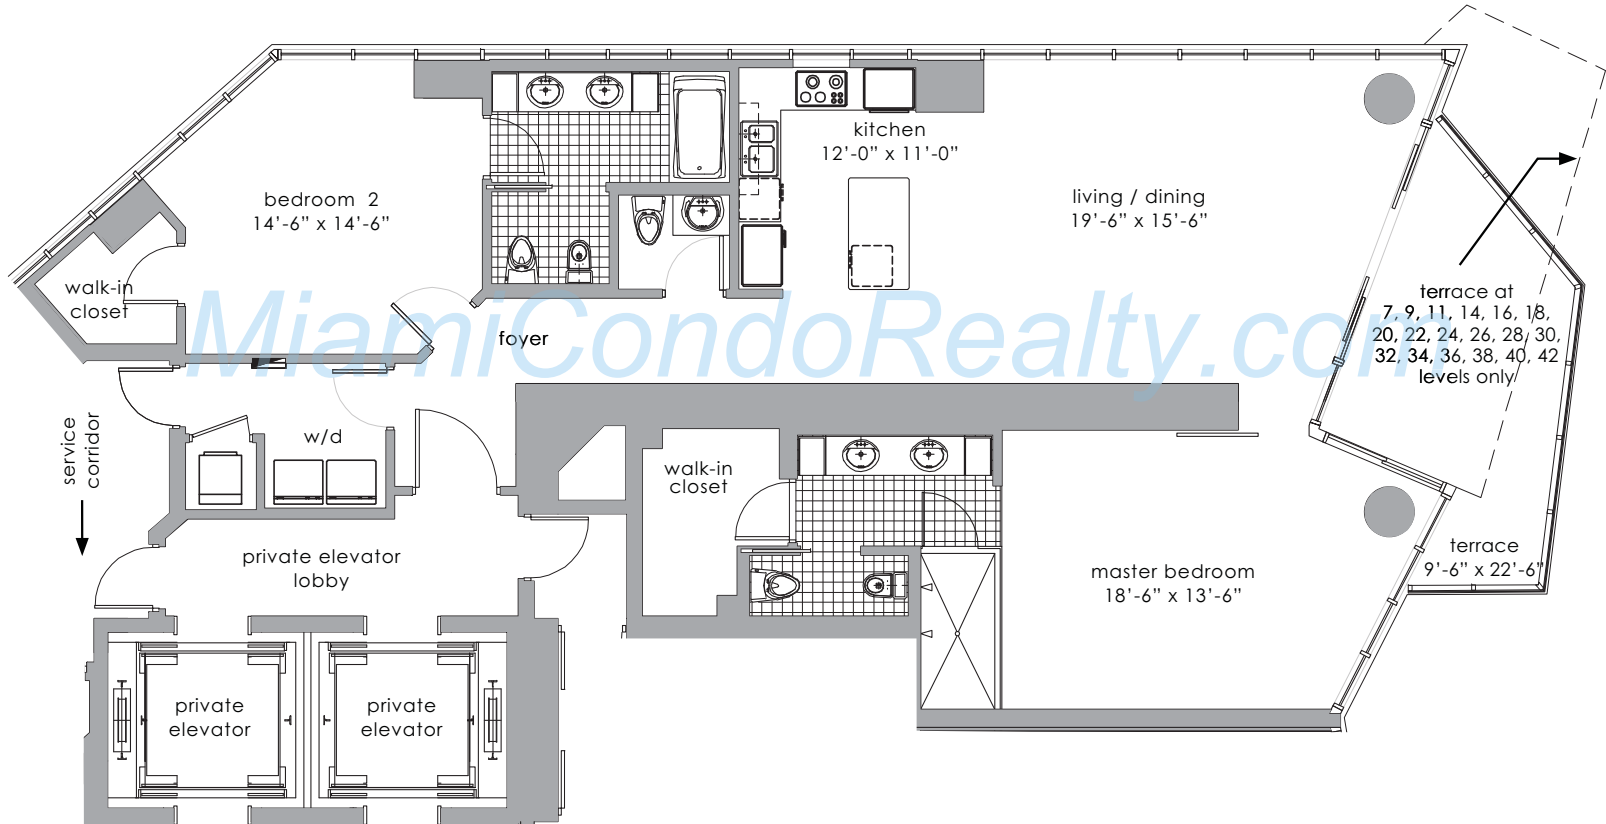

paramountbay

2 bedrooms, 2.5 bathrooms
Line 01

	SF	M ²
LIVING AREA	1,751	162.7
TERRACE	183	17.0
TOTAL	1,934	179.7

NOT TO SCALE