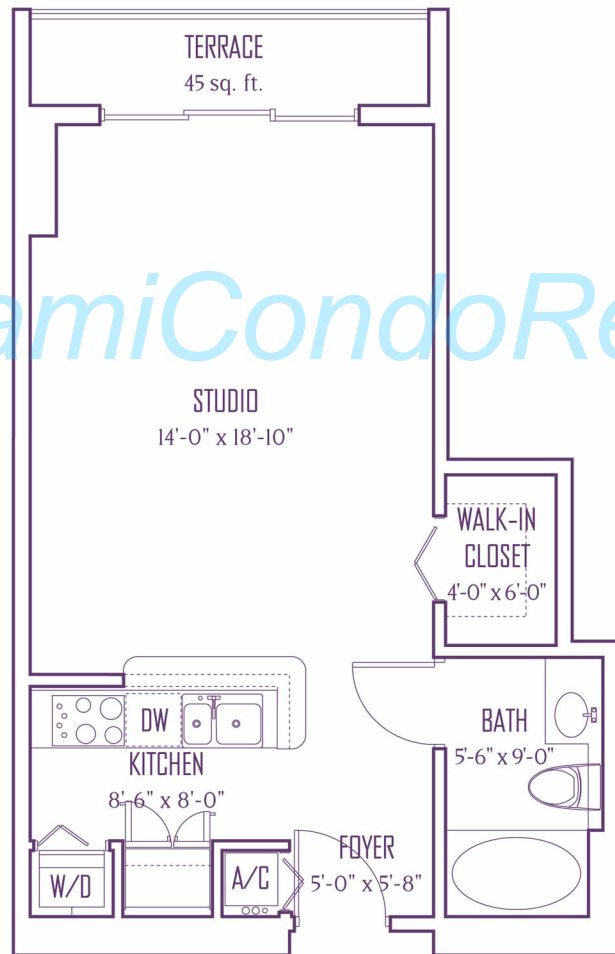

MiamiCondoRealty.com

UNIT DI

STUDIO		
UNDER AC	507 SQ.FT.	47.10 M ²
TERRACE	45 SQ.FT.	4.20 M ²
TOTAL	552 SQ.FT.	51.30 M ²

STUDIO

All dimensions are approximate and subject to change in accordance with the agreement for sale.