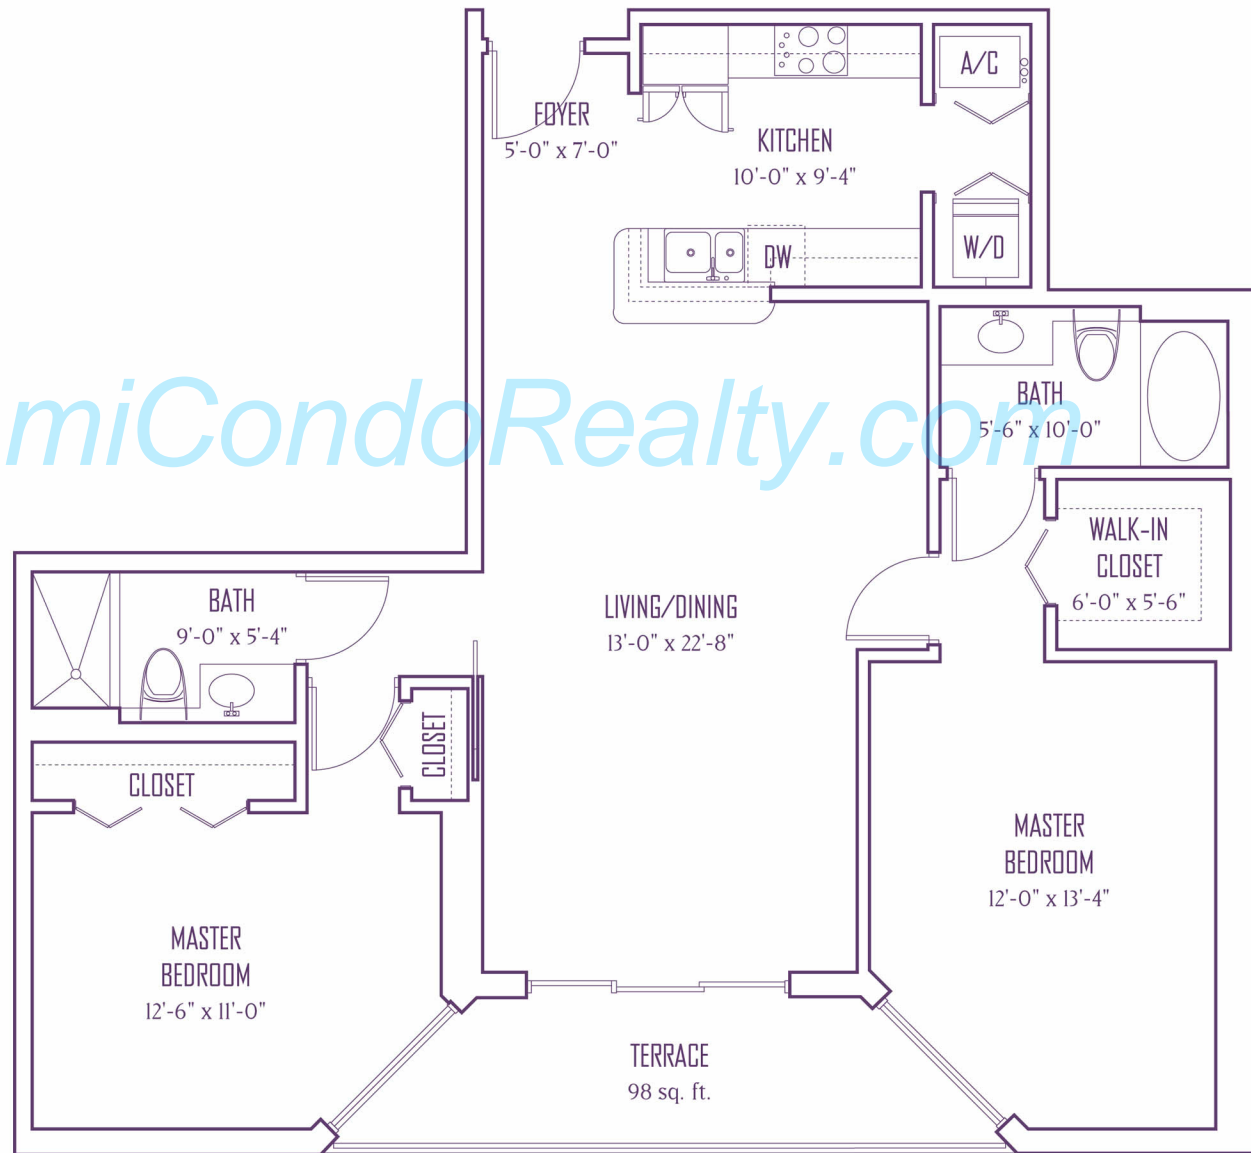

MiamiCondoRealty.com

UNIT B1B

2 BEDROOM, 2 BATH		
UNDER AC	1,203 SQ.FT.	111.80 M ²
TERRACE	98 SQ.FT.	9.10 M ²
TOTAL	1,301 SQ.FT.	120.90 M²

All dimensions are approximate and subject to change in accordance with the agreement for sale.

2 BEDROOM