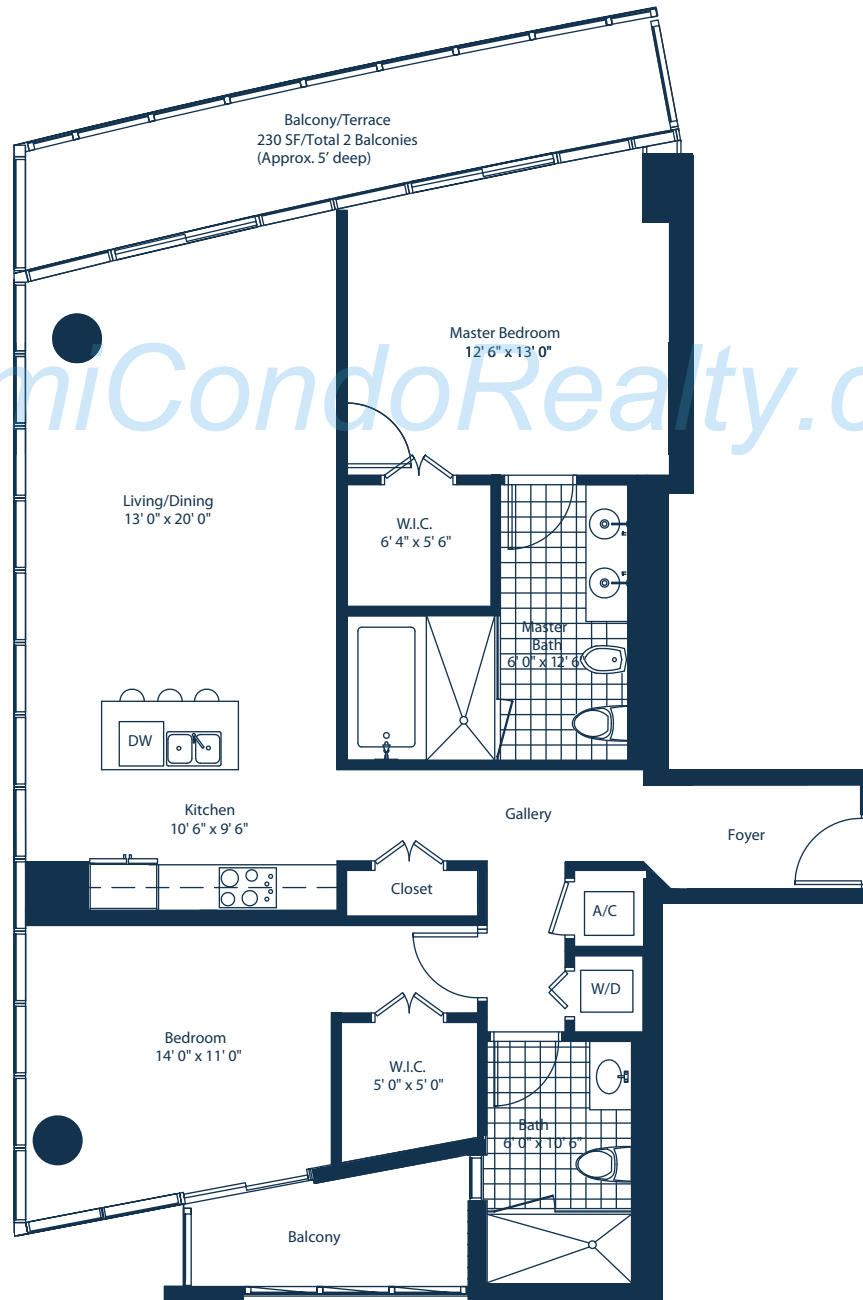

marinablue

MiamiCondoRealty.com

UNIT B1B	LINE 8
2 Bedroom / 2 Bath	
Levels: 54	
Area Under AC:	1333 SF
Balcony:	230 SF
Total:	1563 SF

888 Biscayne Blvd, Miami, FL 33132

These drawings are conceptual only and are subject to change without notice at the discretion of the developer. The developer reserves the right to make additions, deletions and modifications to the drawings as the developer may deem appropriate or desirable. Dimensions and square footages are approximate and may vary with actual construction.