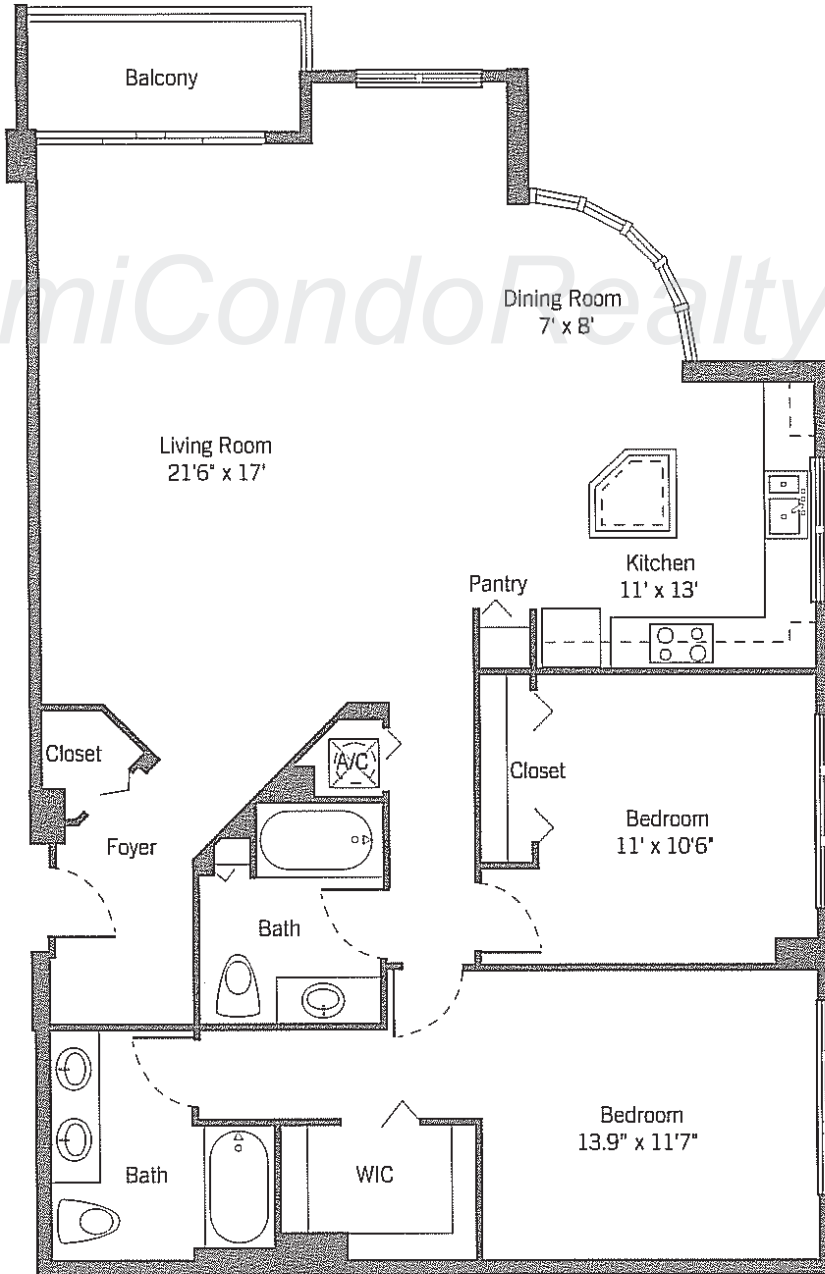

UNIT H2 - 2 BED/2 BATH LOFT

Interior Square Footage 1,435
Unit Lines B12, C12

MiamiCondoRealty.com

Stated dimensions on floor plans are measured to the exterior boundaries of the exterior walls and centerline of the interior demising walls. These dimensions in fact vary from those that would be determined by using the description and definition of the Unit as set forth in the Declaration.